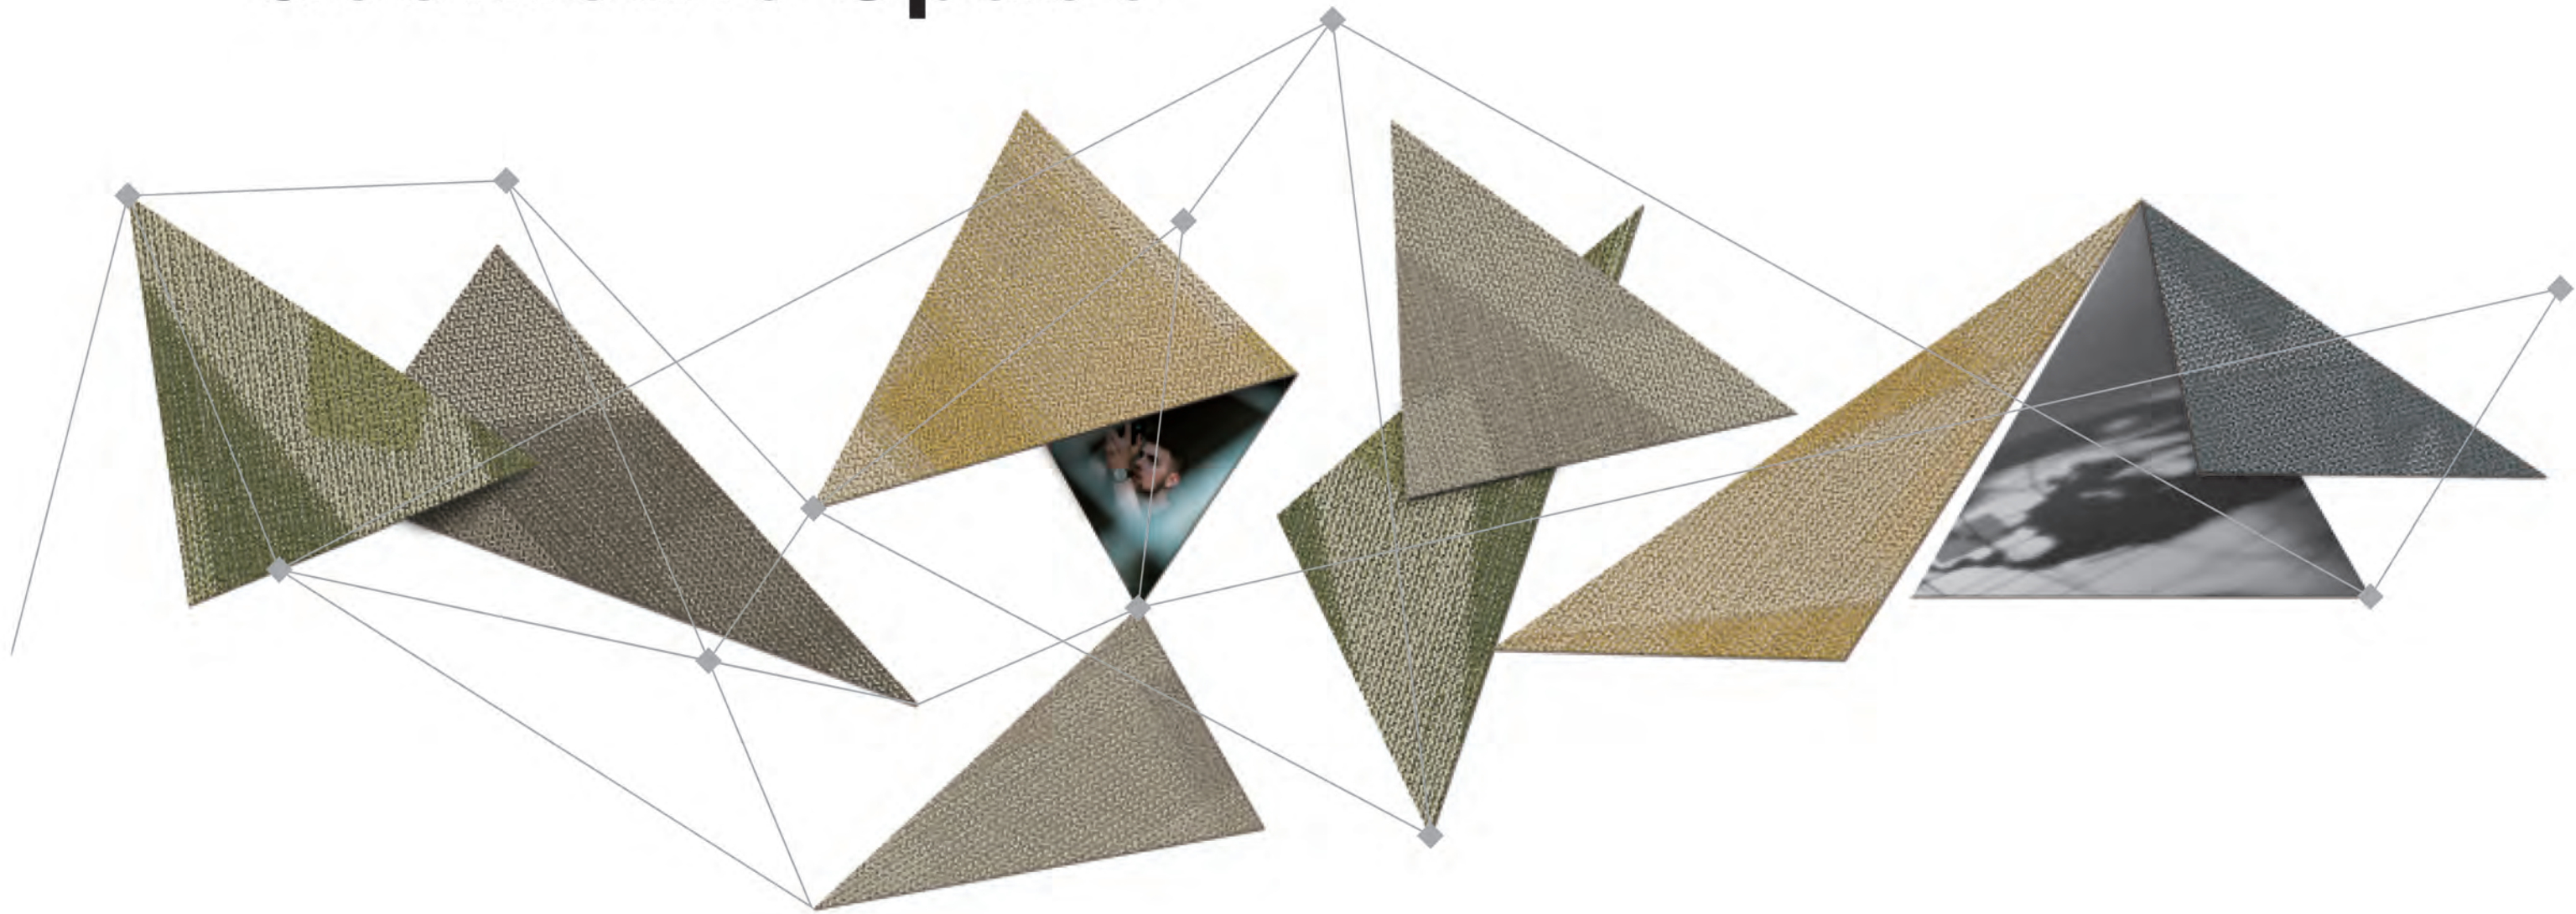

几何空间
GEOMETRIC SPACE

Geometric Space

几何图形元素自身即是一种视觉语言。贯穿在产品设计中，是设计师直入生活本色的适度返朴。追求产品的简洁纯粹，但对材料的质感、工艺的要求却很高。质感不仅是一种身体的触摸，有时可以是一种视觉感受。典雅凝练的东方色韵，古朴利落、简洁明快、形色不杂隐流露些许俊逸之气和浓浓雅正端方的视觉气度。

The element of geometry is itself a visual language. Throughout the product design, is the designer straight into the natural life of moderate simplicity. The pursuit of simplicity and purity of products, but the texture of materials, technology requirements are very high. Texture is not only a touch of the body, sometimes can be a visual experience. The Oriental charm of elegance and conciseness, of primitive simplicity is agile, concise and lively, form color is not miscellaneous, faint reveal the visual bearing of the gas of a bit of junyi and thick and elegant square.

The element
of geometry is itself
a visual language.

Define the latest fashion
Visual

Leading the trend of the industry
Experience

Open Mind

Free Imagination

Tolerant **Culture**

Amazing Creativity

Internationalized **Fashion**

Single Carpet Pattern

Specification

Name: Geometric Space
 Face Fiber: 100%Nylon 6
 Backing: PVC+Fiber glass
 Gauge: 1/12
 Stitches per cm: 36 per 10cm
 Pile Weight: 640g/m²
 Pile Height: 3.0-5.6mm
 Total Height: 8mm
 Product Size: 45.72x91.44cm
 Antimicrobial: PASS AATCC TM 174
 Radiant panel: (ASTM E 648) CLASS I
 Nbs smoke: (ASTM E 648) less than 450
 Electrostatic propensity: less than 3.5KV