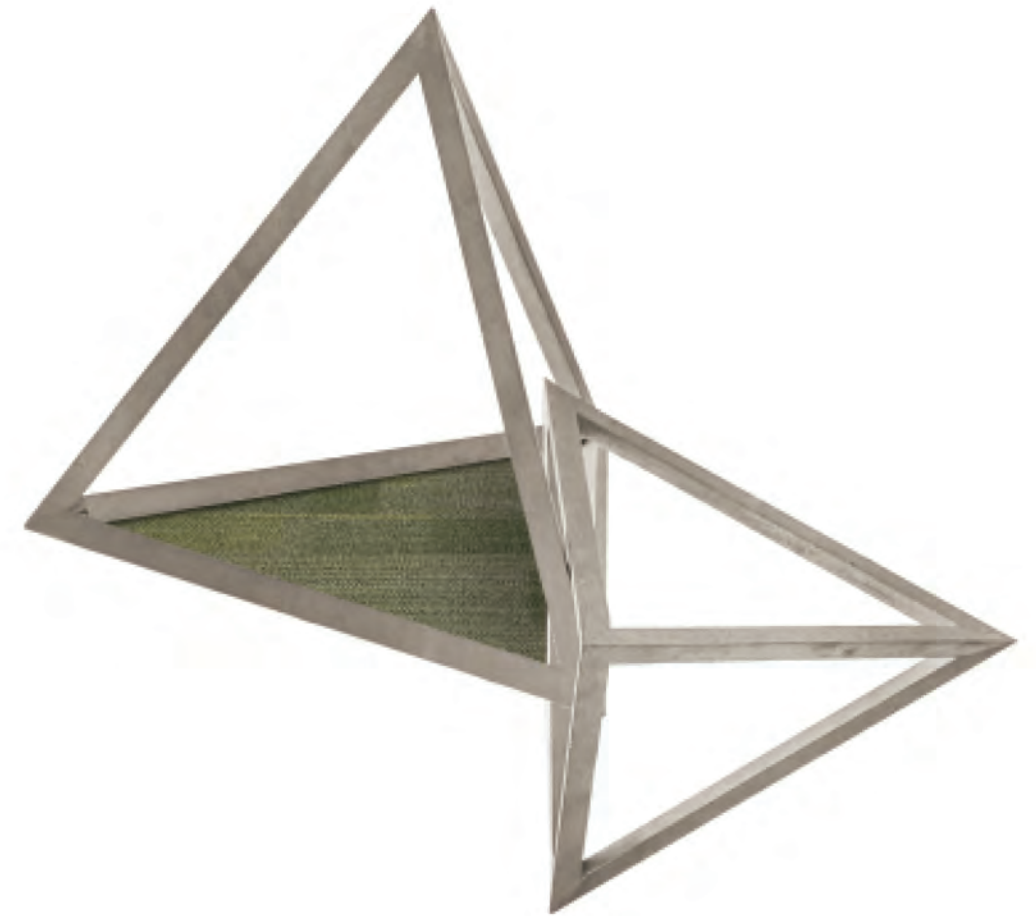

几何空间系列 01602542 几何空间系列 01602541