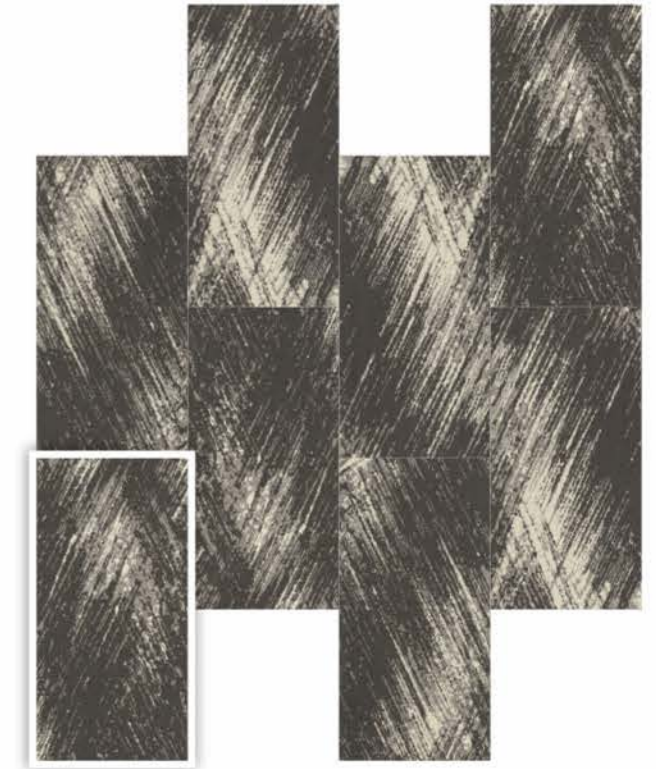

Single Carpet Pattern

Specification

Name: Dawn
Face Fiber: 100%Nylon 6
Backing: PVC+Fiber glass
Gauge: 1/12
Stitches per cm: 35 per 10cm
Pile Weight: 950g/m²
Pile Height: 2.5-7mm
Total Height: 10mm
Product Size: 18x36 in
Antimicrobial: PASS AATCC TM 174
Radiant panel: (ASTM E 648) CLASS 1
Nbs smoke: (ASTM E 648) less than 450
Electrostatic propensity: less than 3.5KV

00833442