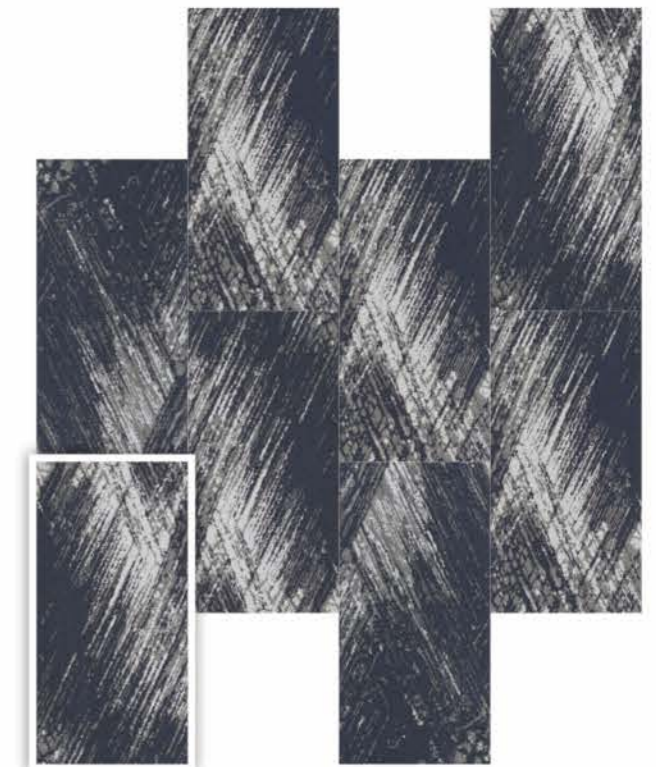

# Single Carpet Pattern

## Specification

Name: Dawn  
Face Fiber: 100%Nylon 6  
Backing: PVC+Fiber glass  
Gauge: 1/12  
Stitches per cm: 35 per 10cm  
Pile Weight: 950g/m<sup>2</sup>  
Pile Height: 2.5-7mm  
Total Height: 10mm  
Product Size: 18x36 in  
Antimicrobial: PASS AATCC TM 174  
Radiant panel: (ASTM E 648) CLASS 1  
Nbs smoke: (ASTM E 648) less than 450  
Electrostatic propensity: less than 3.5KV

00833411

00833441

00833442

00833421

00833422

00833431