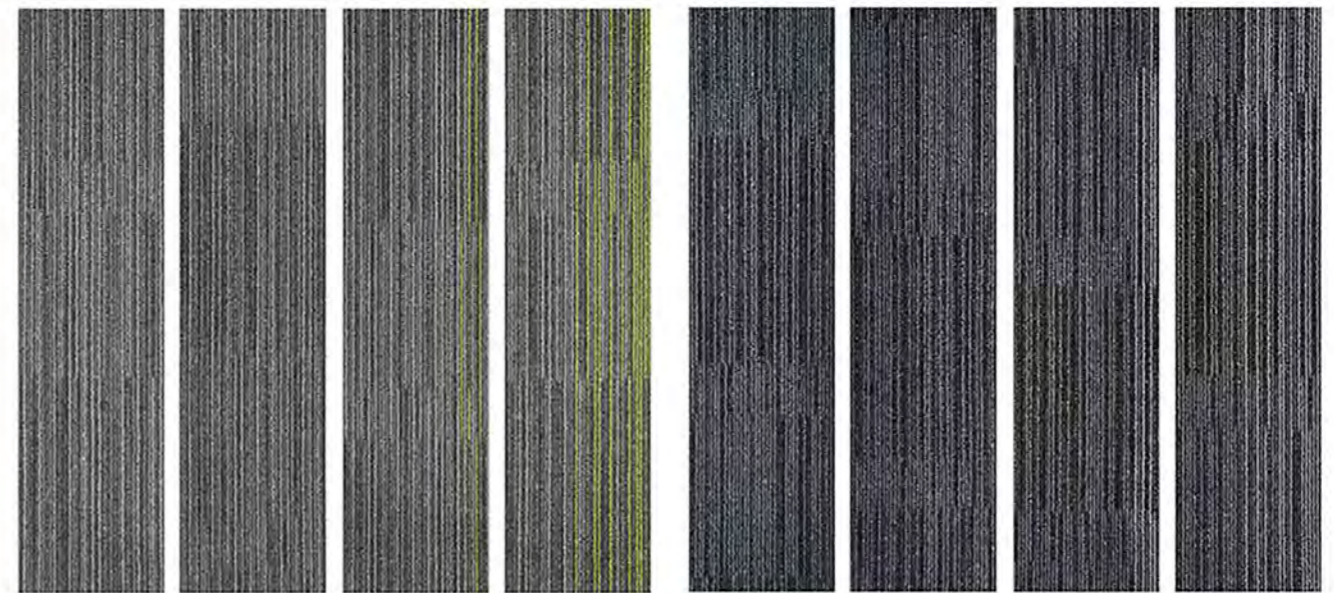

线谱  
line melody

RENOFLOR  
CARPET TILE

线谱01

线谱03

线谱03

线谱01

The age of individuality is to let the free heart beat in every corner.  
It can be unrestrained, it can be trusted.

Let special designs become a beam of light,  
a seed, and nurture a unique aesthetic of life!

线谱01

线谱02

线谱03

线谱04

## Specification

Name: Line melody

Face Fiber: 100%Polypropylene

Dye method: 100% solution dyed

Backing: PVC

Pile Weight: 550g/m<sup>2</sup>

Product Size: 250mmx1000mm

Stitches per cm: 40 per 10cm