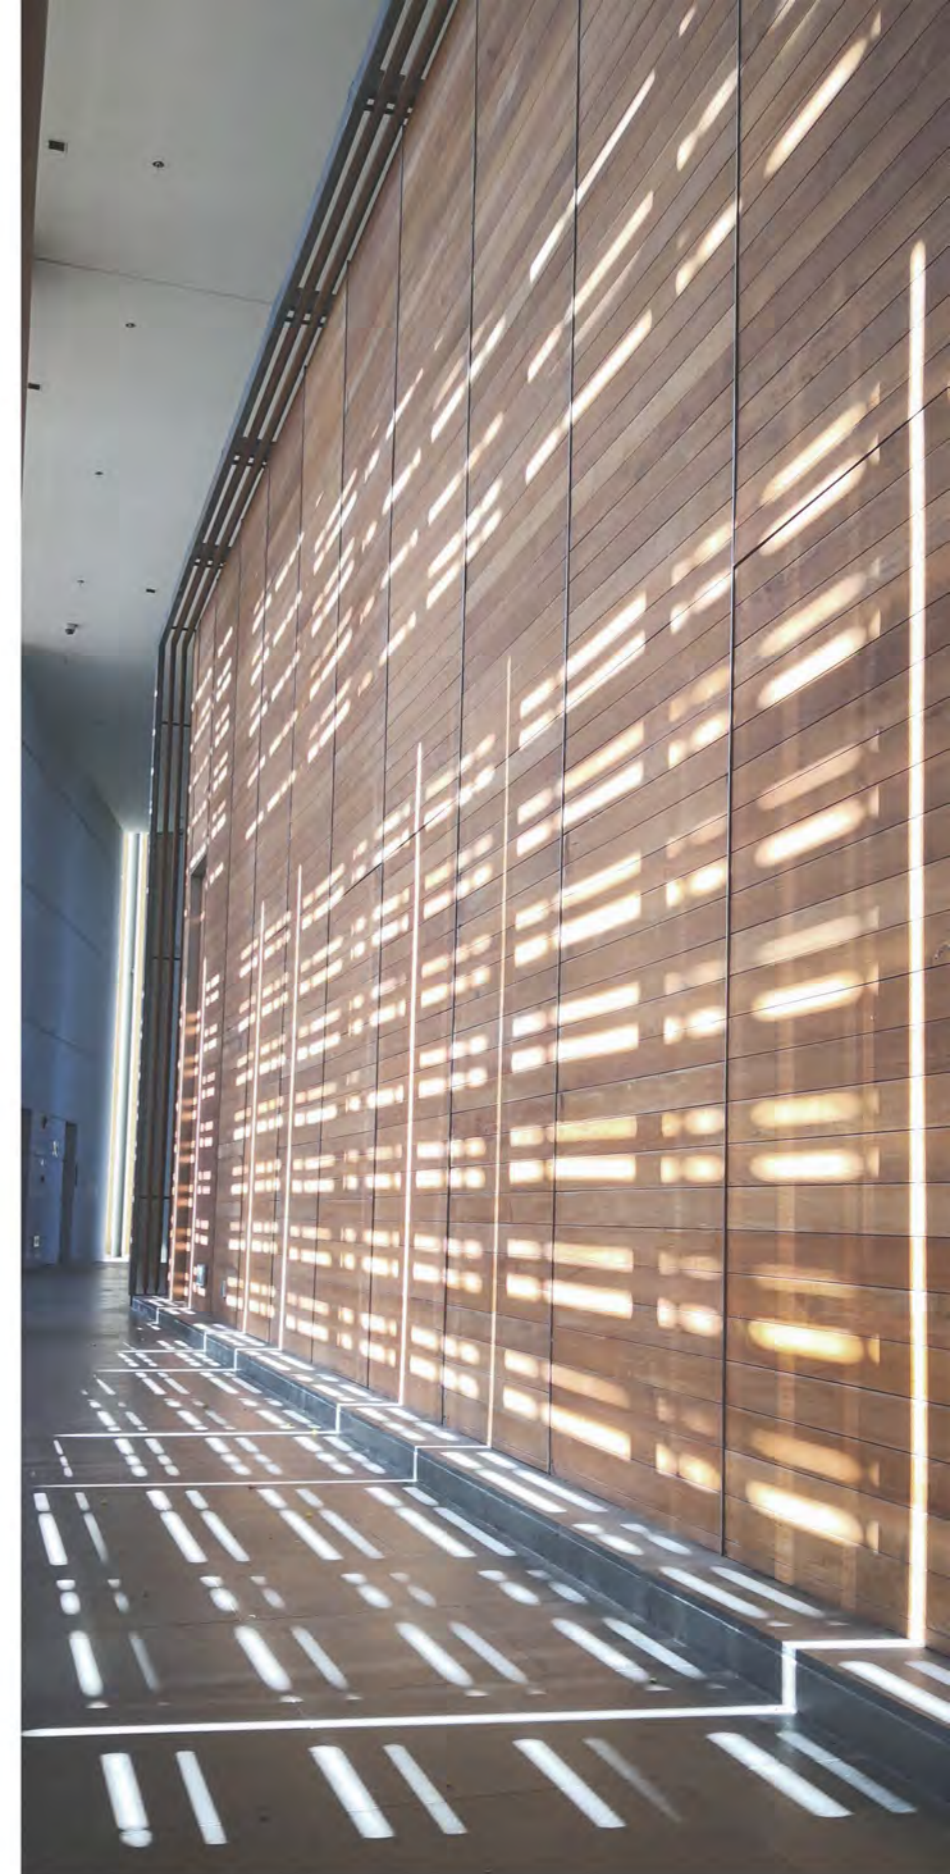

平行线
Parallel lines

RENOFLOR
CARPET TILE

Parallel lines

The parallel lines projected by the light and shadow, with the forest sea swaying in the space of ups and downs, the light and dark alternately pluck the strings, in the flat and solid contains deep feelings, the artistic dimension of space is abundant here.

平行线01

平行线03/04

平行线02/03/04

平行线01/03

平行线01

平行线02

平行线03

平行线04

Specification

Name: Parallel lines

Face Fiber: 100%Polypropylene

Dye method: 100% solution dyed

Backing: PVC

Pile Weight: 550g/m²

Product Size: 250mmx1000mm

Stitches per cm: 40 per 10cm