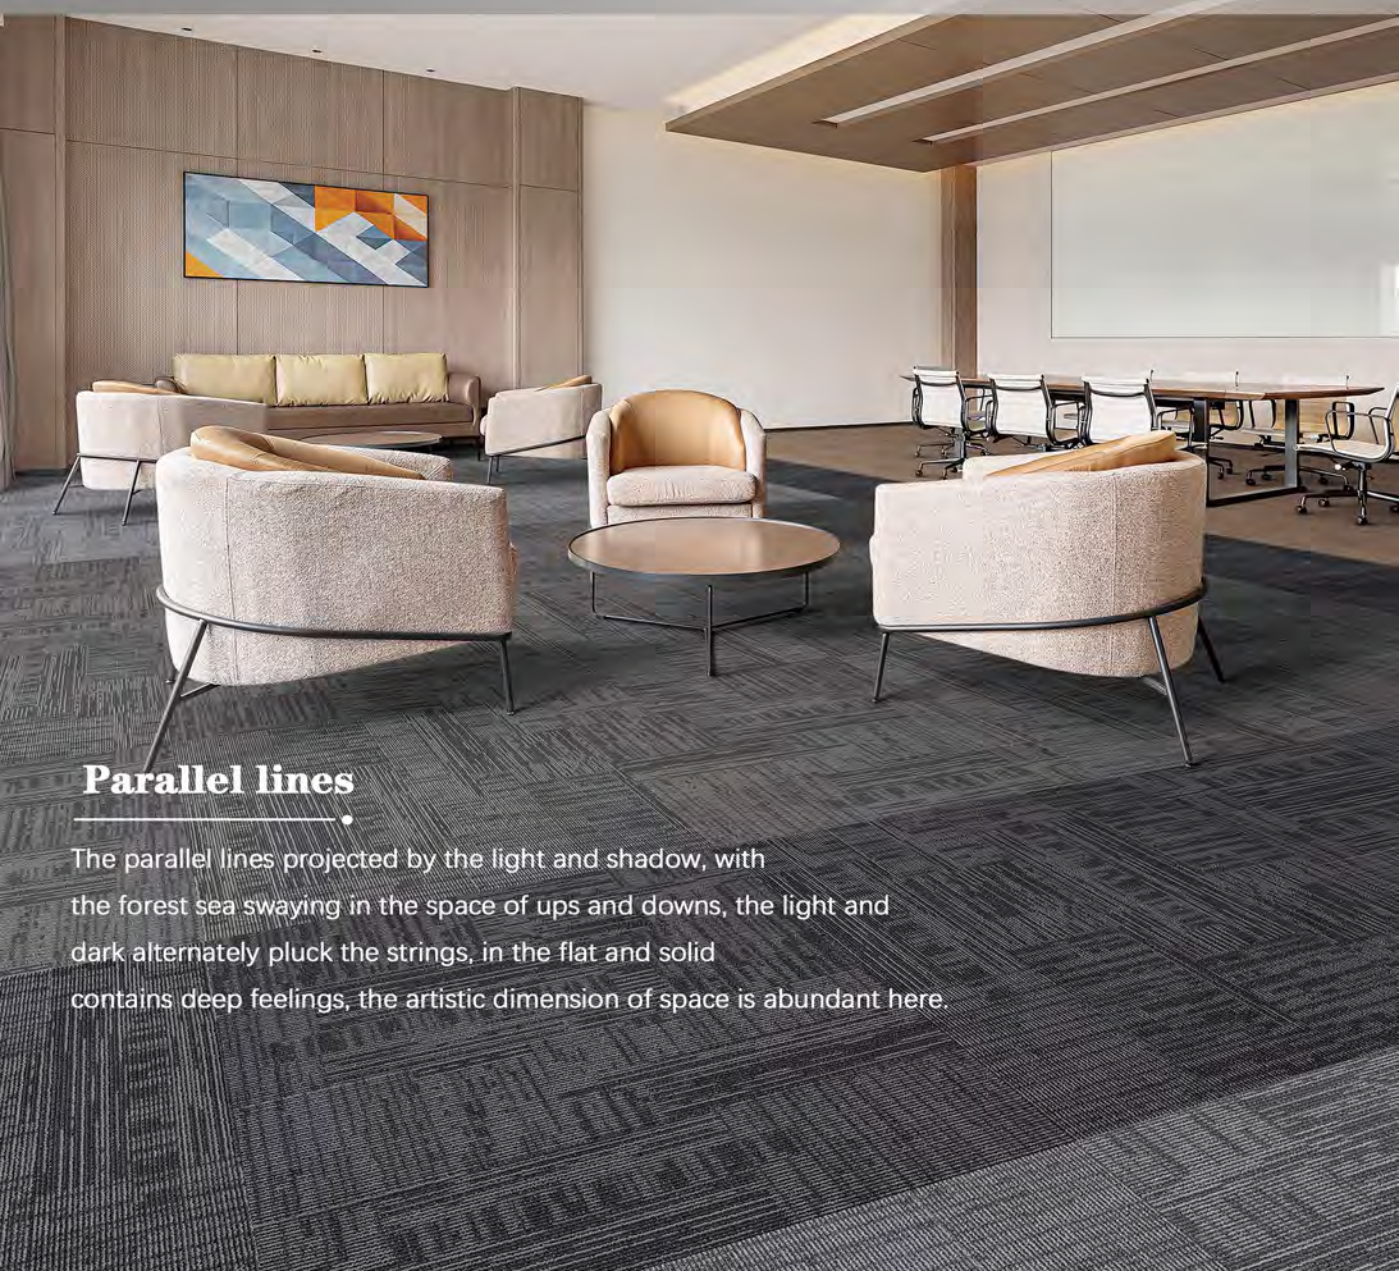

平行线
Parallel lines

RENOFLOR
CARPET TILE

Parallel lines

The parallel lines projected by the light and shadow, with the forest sea swaying in the space of ups and downs, the light and dark alternately pluck the strings, in the flat and solid contains deep feelings, the artistic dimension of space is abundant here.

Specification

Name: Parallel lines

Face Fiber: 100%Polypropylene

Dye method: 100% solution dyed

Backing: PVC

Pile Weight: 550g/m²

Product Size: 250mmx1000mm

Stitches per cm: 40 per 10cm